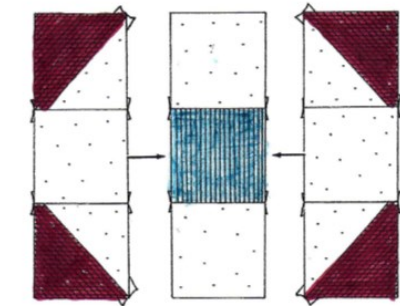

President's Quilt for Ronna:

President's Quilt Block for Ronna: Known by many names, Ronna found this Kansas Dugout block and would like it done in red and white with a blue center.

Cut one block of blue fabric & four blocks of white fabric, $3\frac{1}{2} \times 3\frac{1}{2}$ ". Then cut two blocks each of red and white fabric, $4\frac{1}{2} \times 4\frac{1}{2}$ ". With a red and white placed face to face, stitch $\frac{1}{4}$ " on each side of the diagonal & cut on the diagonal to create 2 corner blocks. Repeat for the other 2 corner blocks. Press to the dark fabric. Trim to $3\frac{1}{2} \times 3\frac{1}{2}$ ". Join the blocks as shown to be $9\frac{1}{2} \times 9\frac{1}{2}$ " to finish to 9×9 ". Please be sure to sign your block.