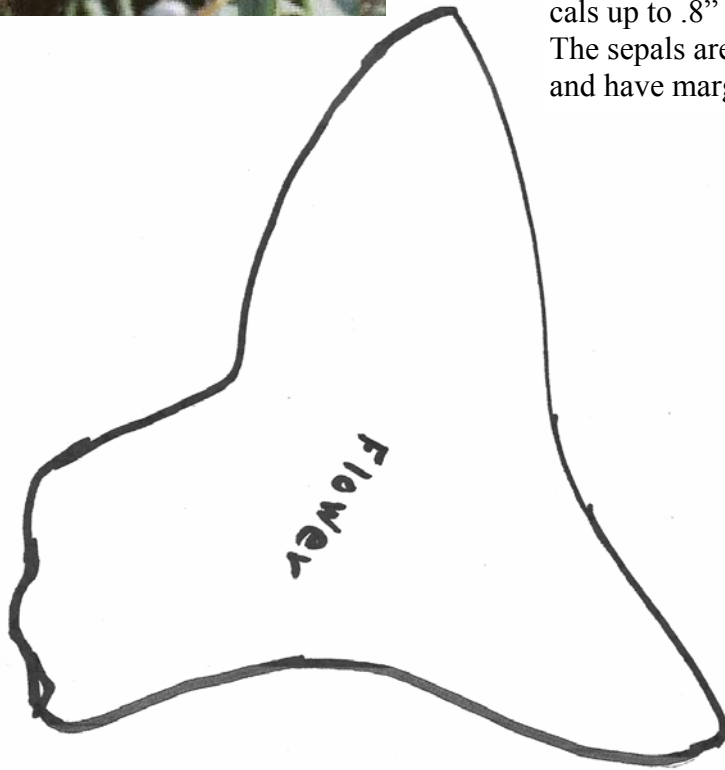

**July Block of the Month:  
Prairie Spiderwort**

Block size is up to your discretion. Norma is using 10½” squares (before finishing). The ruler along the side is to help you scale your pattern. These patterns can be made any size with any technique. If an 8” x 8” block works better for you, use that. These are wildflowers and many sizes differ in different places. Just make them exciting.

*Tradescantia occidentalis*  
(Britt.) Smyth  
Perennial

Stem: erect, often branching, 8-20” tall

Flowering period: May—August

Flower: Bright blue to rose or magenta petals. On pedicels up to .8” long that have a row of very short hairs. The sepals are elliptic, acute to acuminate, pubescent, and have margins that are sometimes purplish.