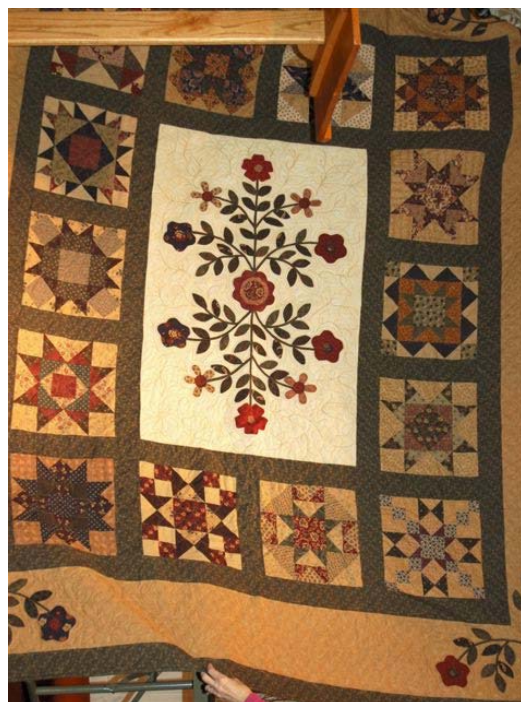

Tuesday's all-day workshop is "Make a Wild and Crazy Quilt with Curves," focusing on using rick-rack and trims on a fun top. Sign up for these workshops!

Sue Jones' block of the month quilt made at All About Quilts.